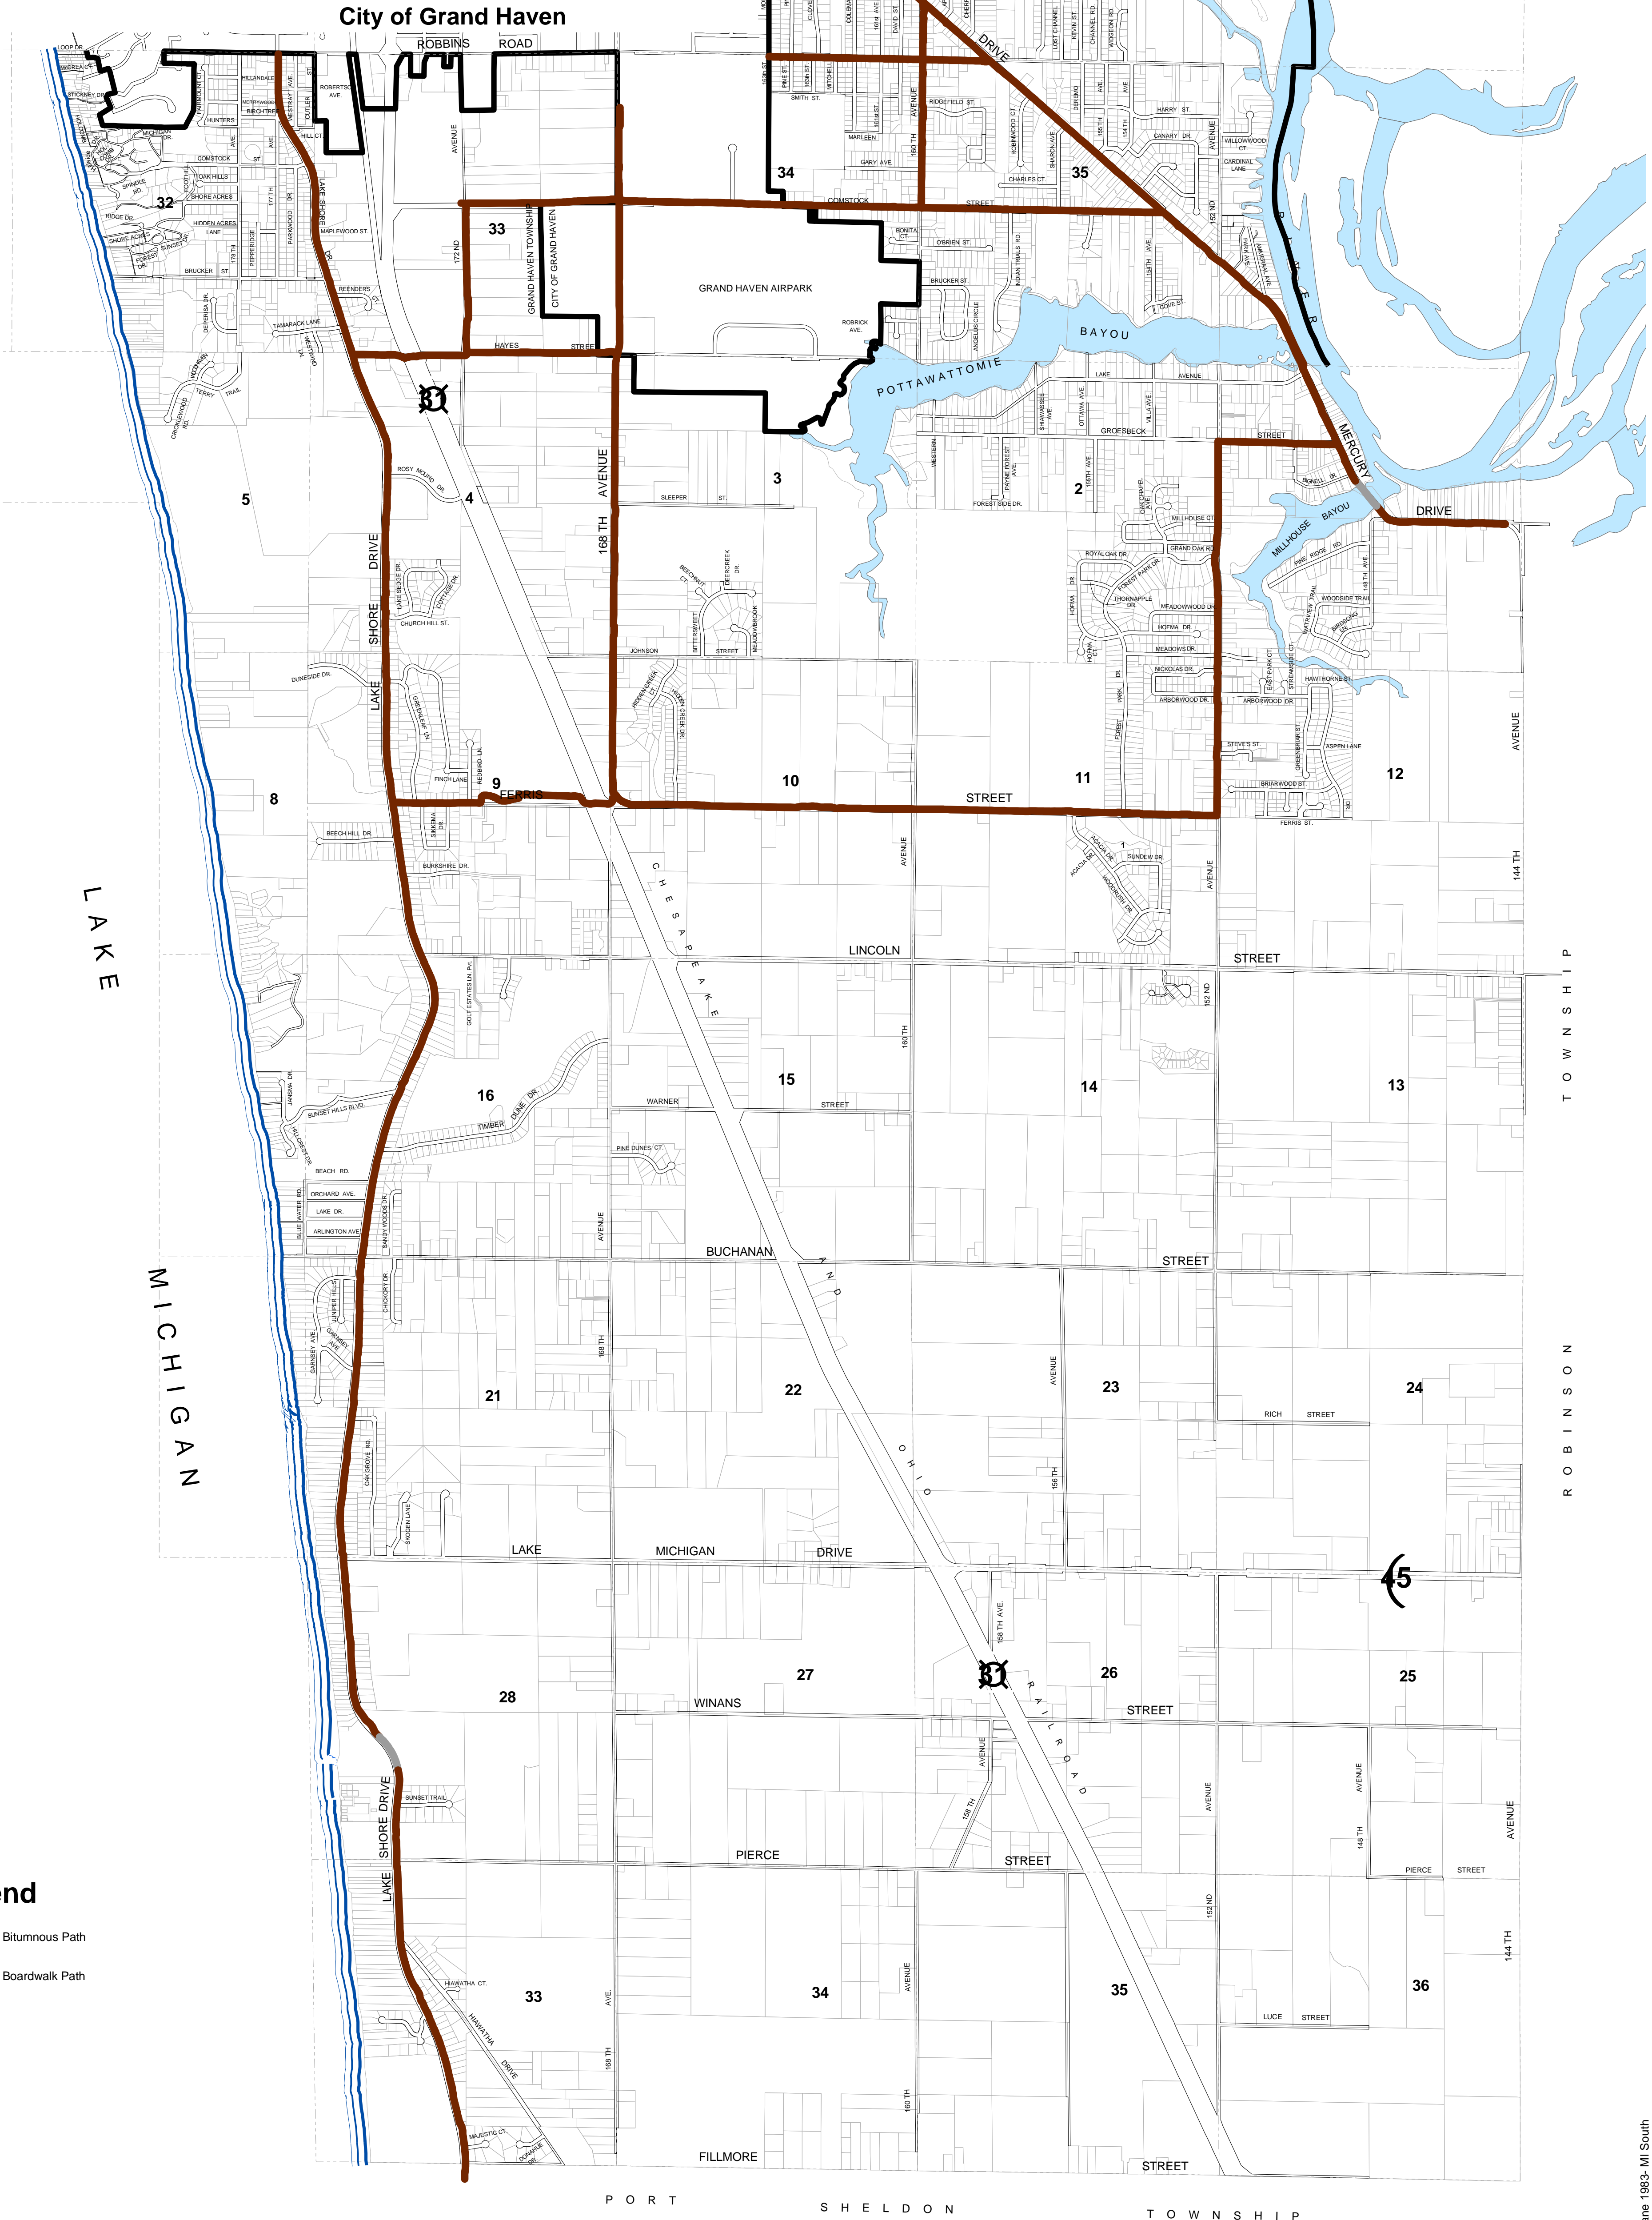

# GRAND HAVEN CHARTER TOWNSHIP NON-MOTORIZED PATHS MAP

- Legend**
-  Bituminous Path
  -  Boardwalk Path

Sources:  
Grand Haven Township Community Development Dept.  
Ottawa County GIS - 2005  
Revision Date: October 21, 2005  
Note: Data is subject to change. GHT does not guarantee the accuracy of this map.